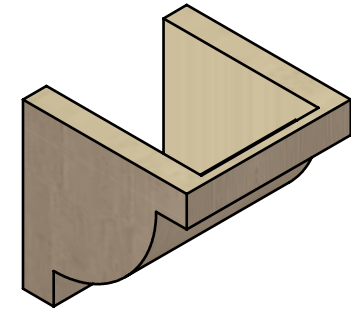

ITEM NUMBER: CORU07X07X07ALPRCPR

7"W X 7"D X 7"H SERIES 1 WIDE ALPINE ROUGH CEDAR TIMBERTHANE FAUX WOOD CORBEL, PRIMED

SIDE PROFILE

FRONT PROFILE

ISOMETRIC

EKENA MILLWORK
2300 WEST MAIN ST.
CLARKSVILLE, TX 75426
TOLL FREE: 866-607-0453
WWW.EKENAMILLWORK.COM

NOTES

1. INSTALLATION TO BE COMPLETED IN ACCORDANCE WITH MANUFACTURER'S SPECIFICATIONS.
2. DRAWING MAY NOT BE TO SCALE
3. THIS DRAWING IS INTENDED FOR DESIGN AND PLANNING PURPOSES ONLY.
4. ALL INFORMATION CONTAINED HEREIN WAS CURRENT AT THE TIME OF DEVELOPMENT BUT MUST BE REVIEWED AND APPROVED BY THE PRODUCT MANUFACTURER TO BE CONSIDERED ACCURATE.
5. TIMBERTHANE ARCHITECTURAL PRODUCTS ARE MADE FROM HIGH DENSITY URETHANE AND COME FACTORY PRIMED