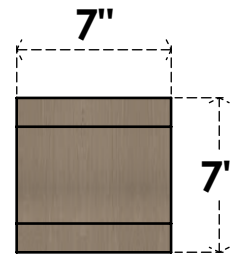

ITEM NUMBER: CORU07X07X07ALPRCPR

7"W X 7"D X 7"H SERIES 1 WIDE ALPINE ROUGH CEDAR TIMBERTHANE FAUX WOOD CORBEL, PRIMED

SIDE PROFILE

FRONT PROFILE

ISOMETRIC

EKENA MILLWORK
2300 WEST MAIN ST.
CLARKSVILLE, TX 75426
TOLL FREE: 866-607-0453
WWW.EKENAMILLWORK.COM

NOTES

1. INSTALLATION TO BE COMPLETED IN ACCORDANCE WITH MANUFACTURER'S SPECIFICATIONS.
2. DRAWING MAY NOT BE TO SCALE
3. THIS DRAWING IS INTENDED FOR DESIGN AND PLANNING PURPOSES ONLY.
4. ALL INFORMATION CONTAINED HEREIN WAS CURRENT AT THE TIME OF DEVELOPMENT BUT MUST BE REVIEWED AND APPROVED BY THE PRODUCT MANUFACTURER TO BE CONSIDERED ACCURATE.
5. TIMBERTHANE ARCHITECTURAL PRODUCTS ARE MADE FROM HIGH DENSITY URETHANE AND COME FACTORY PRIMED