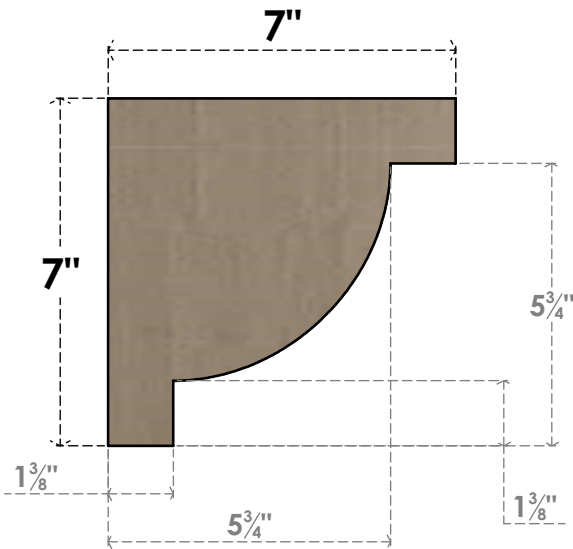

ITEM NUMBER: CORU07X07X07ALPRCPR

7"W X 7"D X 7"H SERIES 1 WIDE ALPINE ROUGH CEDAR TIMBERTHANE FAUX WOOD CORBEL, PRIMED

SIDE PROFILE

FRONT PROFILE

ISOMETRIC

EKENA MILLWORK
2300 WEST MAIN ST.
CLARKSVILLE, TX 75426
TOLL FREE: 866-607-0453
WWW.EKENAMILLWORK.COM

NOTES

1. INSTALLATION TO BE COMPLETED IN ACCORDANCE WITH MANUFACTURER'S SPECIFICATIONS.
2. DRAWING MAY NOT BE TO SCALE
3. THIS DRAWING IS INTENDED FOR DESIGN AND PLANNING PURPOSES ONLY.
4. ALL INFORMATION CONTAINED HEREIN WAS CURRENT AT THE TIME OF DEVELOPMENT BUT MUST BE REVIEWED AND APPROVED BY THE PRODUCT MANUFACTURER TO BE CONSIDERED ACCURATE.
5. TIMBERTHANE ARCHITECTURAL PRODUCTS ARE MADE FROM HIGH DENSITY URETHANE AND COME FACTORY PRIMED